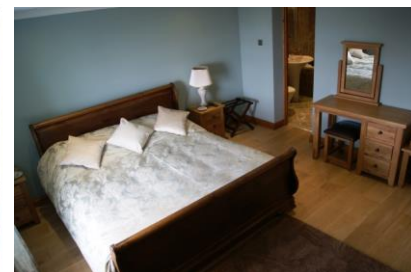

B & B PRICES

Bridal Suite - £180

Spacious bedroom & living room with two 42" flat screen TV's
Super King Size sleigh bed, Double end Whirlpool Bath en suite and stunning views over the estuary

Four Poster - £105

Spacious room with King Size four poster bed
Shower en suite and stunning views over the estuary

Spa - £100

Spacious room with King Size double bed
Spa bath en suite and stunning views over the estuary

Lilac - £95

Spacious room with King Size double bed
Shower en suite and stunning views over the estuary

Twin - £80

Two single beds with shower en suite

Single - £50-100

Single occupancy of the above rooms is available midweek, and weekends Nov-Mar.

*Prices shown are per room, per night, and include
a full 'Harty' English Cooked Breakfast
All rooms have televisions and hot drink facilities
We do not cater for young children or pets
Corporate rates are available.*

The Ferry House Inn
Harty Ferry Road
Harty
Kent ME124BQ
Tel: 01795 510 214
Web: www.theferryhouseinn.co.uk
Email: info@theferryhouseinn.co.uk